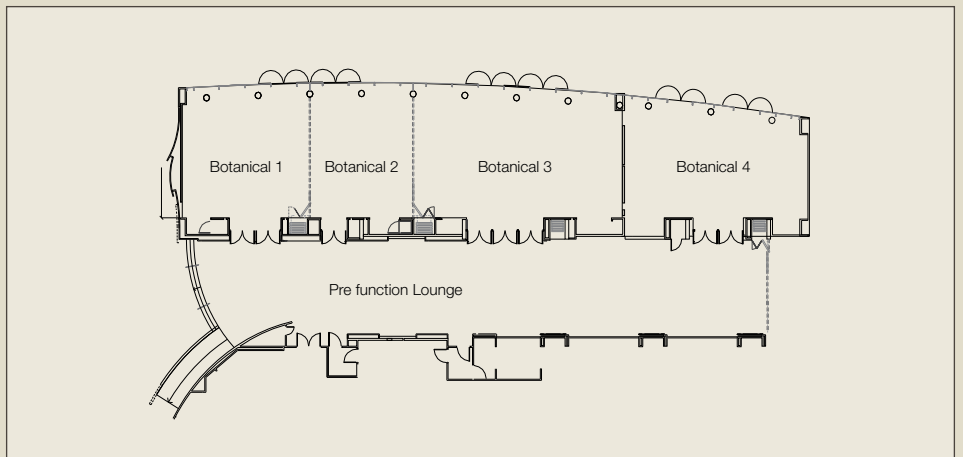

Botanicals can accommodate up to 300 guests using all three sections or can be configured into separate rooms to create more intimate spaces. In addition, our Botanical Four room features the same contemporary architectural design and can accommodate up to 100 guests. They all share the pre function lounge area. Our flexible approach means this unparalleled venue is available for a wide range of events from intimate cocktail receptions to conferences.

Room	Area (m <sup>2</sup> )	Height (m)	Booths (3x2)	Theatre	Classroom (2.5 per table)	Cabaret (No Dance Floor)	Banquet (No Dance Floor)	Banquet (Stage & Dance Floor)	Cocktail Reception	U-Shape (2.5 per table)	Board Room (2.5 per table)
Botanical One	112	3.6	-	84	44	48	50	40 <sup>†</sup>	84	27	22
Botanical Two	90	3.6	-	60	44	32	40	-	60	24	22
Botanical Three	182	3.6	-	104	57	56 (#64)	70 (#80)	40 (#60)	120	39*	46*
Botanical Four	120	3.6	-	100	50	48	60*	50	100	39	40
Botanical One & Two	203	3.6	-	130	84	64	80	60	130	51	52
Botanical Two & Three	273	3.6	-	164	78	88 (#112)	110 (#120)	80 (#100)	164	42	70
Botanical	389	3.6	-	240	123	120	160	140	300	60	100