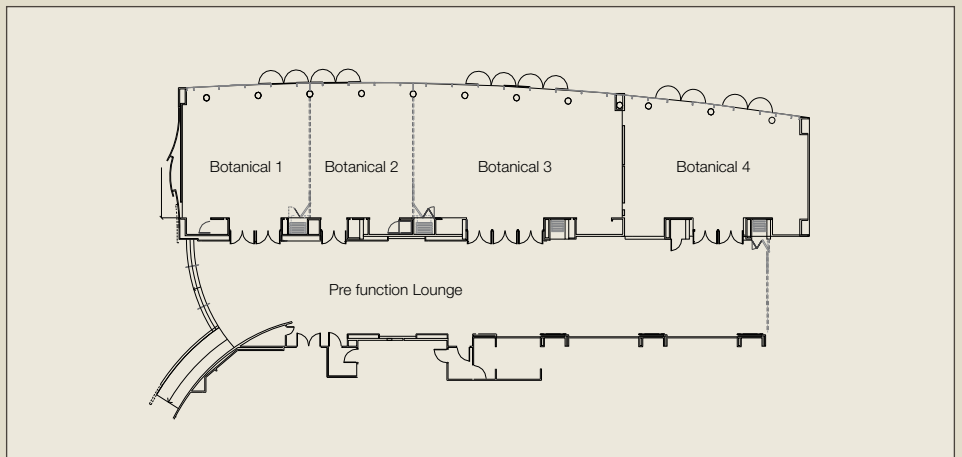

BOTANICALS

Combining sophistication with contemporary architectural style, Botanicals set the standard for all your private and corporate events. The modern design of Botanicals provides the ideal backdrop for your next function, offering inspiring room layout options and the latest in audio visual technology.

Botanicals can accommodate up to 300 guests using all three sections or can be configured into separate rooms to create more intimate spaces. In addition, our Botanical Four room features the same contemporary architectural design and can accommodate up to 100 guests. They all share the pre function lounge area. Our flexible approach means this unparalleled venue is available for a wide range of events from intimate cocktail receptions to conferences.

Audio Visual Services

AVPartners is a leading audio visual provider and Crown Perth's in-house audio visual partner. AVPartners will assist in the delivery of technical production, lighting, event design and styling of your event.

The experienced audio visual team at AVPartners will assist event organisers with event creative, technical and entertainment elements, ensuring a stress free, seamless and highly successful event or meeting.

Contact

Great Eastern Highway Perth
Western Australia 6100
Phone: +61 8 9362 7574
Email: eventsales@crownpertth.com.au
crowneventsandconferences.com.au

Room	Area (m²)	Height (m)	Booths (3x2)	Theatre	Classroom (2 per table)	Cabaret (No Dance Floor)	Banquet (No Dance Floor)	Banquet (Stage & Dance Floor)	Cocktail Reception	U-Shape	Board Room
Botanical One	113	3.6	-	80	32	48	60	40	80	20	20
Botanical Two	91	3.6	-	60	24	32	40	-	60	20	20
Botanical Three	182	3.6	-	120	64	64	100	80	120	24	30
Botanical Four	120	3.6	-	100	42	56	70	50	100	24	30
Botanical One & Two	203	3.6	-	140	64	80	100	80	140	30	-
Botanical Two & Three	273	3.6	-	200	96	112	140	100	200	46	-
Botanical	389	3.6	-	300	130	160	200	170	300	-	-