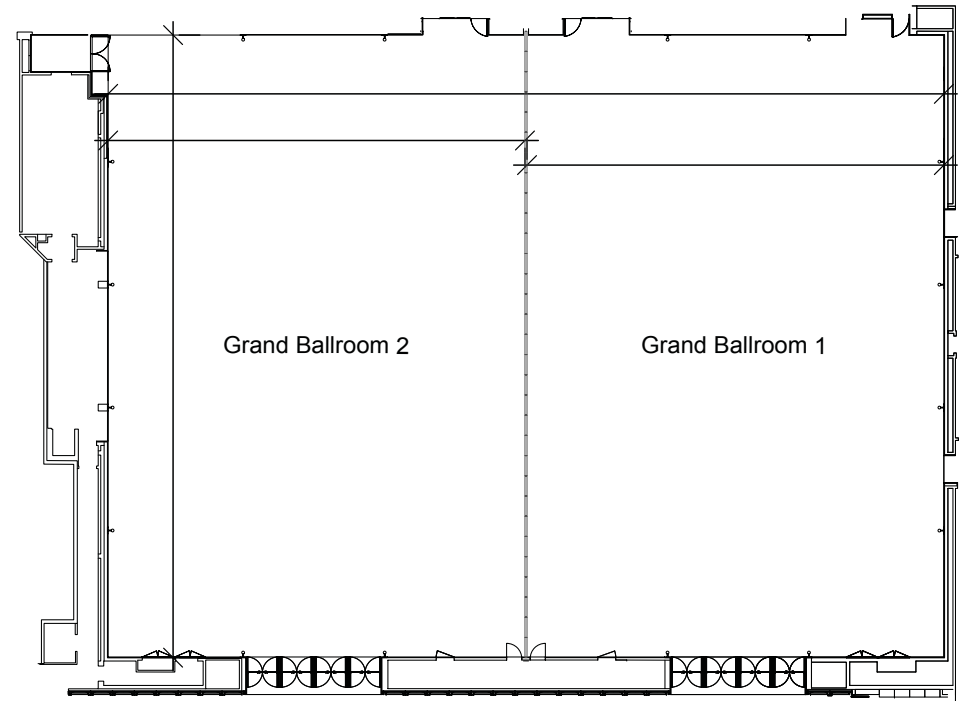

CROWN EVENTS  
& CONFERENCES

PERTH

Room	Area (m <sup>2</sup> )	Height (m)	Booths (3x2)	Theatre	Classroom (2.5 per table)	Cabaret (No Dance Floor)	Banquet (No Dance Floor)	Banquet (Stage & Dance Floor)	Cocktail Reception
Grand Ballroom	1850	6	130	1800	1040	1040	1300	1240	1800
Grand Ballroom 1	925	6	65	900	470	480	610	570	900
Grand Ballroom 2	925	6	65	900	470	480	610	570	900

## GRAND BALLROOM FLOORPLAN

GRAND BALLROOM BANQUET

GRAND BALLROOM THEATRE