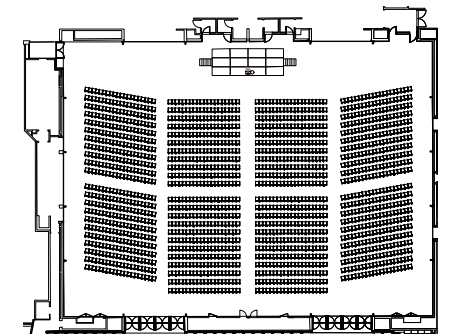

CROWN EVENTS  
& CONFERENCES

PERTH

Room	Area (m <sup>2</sup> )	Height (m)	Booths (3x2)	Theatre	Classroom (2.5 per table)	Cabaret (No Dance Floor)	Banquet (No Dance Floor)	Banquet (Stage & Dance Floor)	Cocktail Reception
Grand Ballroom	1850	6	130	1800	1040	1040	1300	1240	1800
Grand Ballroom 1	925	6	65	900	470	480	610	570	900
Grand Ballroom 2	925	6	65	900	470	480	610	570	900

## GRAND BALLROOM FLOORPLAN

GRAND BALLROOM BANQUET

GRAND BALLROOM THEATRE