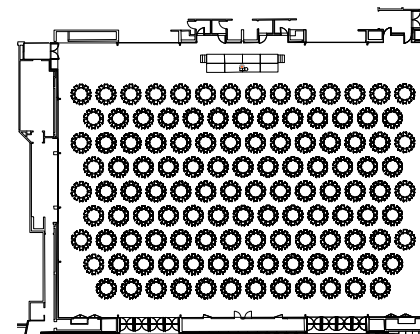

CROWN EVENTS  
& CONFERENCES

PERTH

Room	Area (m <sup>2</sup> )	Height (m)	Booths (3x2)	Theatre	Classroom (2.5 per table)	Cabaret (No Dance Floor)	Banquet (No Dance Floor)	Banquet (Stage & Dance Floor)	Cocktail Reception
Grand Ballroom	1850	6	130	1800	1040	1040	1300	1240	1800
Grand Ballroom 1	925	6	65	900	470	480	610	570	900
Grand Ballroom 2	925	6	65	900	470	480	610	570	900

## GRAND BALLROOM FLOORPLAN

GRAND BALLROOM BANQUET

GRAND BALLROOM THEATRE